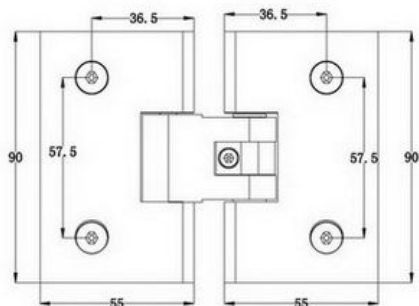

PRODUCT SHEET

Description:

Shower Hinge "Turku" 180DG, CPL, Glass/Glass, 6-10mm Glass Glass Thickness, W/Angle Adjustment Function & 25DG, Return Function, Brass Material, Straight Edges

Item number:

15.24.231-0

Units	Box	Carton	HS Code	Barcode
Pcs.	1	10	8302100090	
				5704866061391

SISO A/S

Mileparken 11
DK-2740 Skovlunde
Denmark
VAT: DK 24786013

Phone +45 45 830 900

www.siso.dk
siso@siso.dk

Danske Bank
Nytorv Branch
Copenhagen
SWIFT: DABADKKK

Account no.
4180 3112 112936
IBAN Account
DK7230003112112936